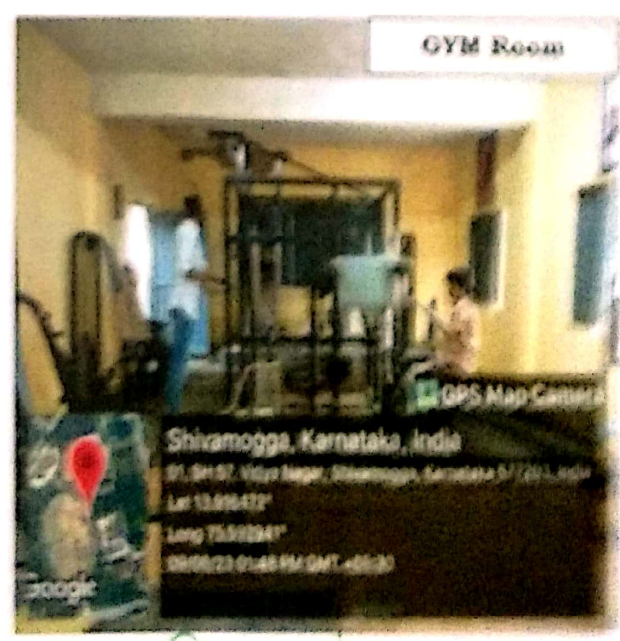

PROJECTOR WITH SCREEN CLASS-1

PROJECTOR WITH SCREEN CLASS-2

CLASS ROOM - 1

CLASS ROOM - 2

Rajesh
SAHYADRI SCIENCE COLLEGE
 (Constituent College of Kuvempu University)
 SHIMOGGA, Karnataka State.

P. Ganesh
PRINCIPAL
 SAHYADRI SCIENCE COLLEGE
 (Constituent College of Ravenu University)
 SHIMOGGA, Karnataka State.

Yashwantrao Chavan Pratishthan Inauguration

Sandhya Program

Ethnic day-1

Ethnic day-2

Sport Staff Room

GYM Room

Principal
Sri M. S. Srinivas
Kannada College of Education
Shivamogga, Karnataka State

College Play Ground