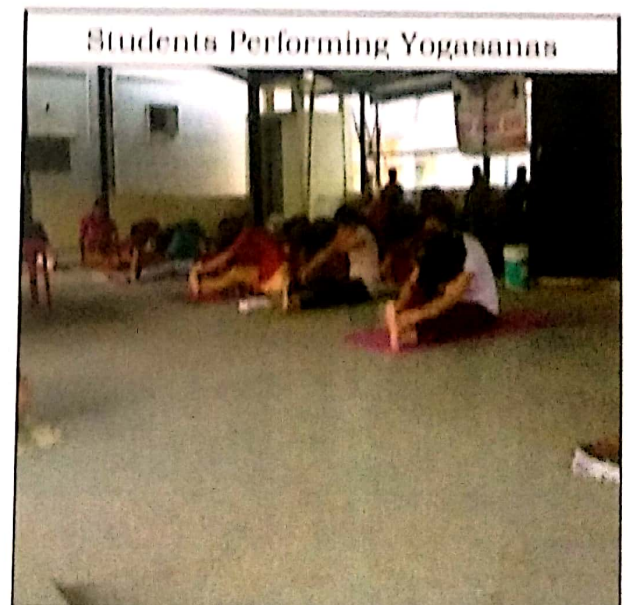

PROJECTOR WITH SCREEN CLASS-1

PROJECTOR WITH SCREEN CLASS-2

CLASS ROOM - 1

CLASS ROOM - 2

Rajesh
SAHYADRI SCIENCE COLLEGE
 (Constituent College of Kuvempu University)
 SHIMOGGA, Karnataka State.

P. Ganesh
PRINCIPAL
 SAHYADRI SCIENCE COLLEGE
 (Constituent College of Ravenu University)
 SHIMOGGA, Karnataka State.

Yashwantrao Chavan Pratishthan Inauguration

Sandhya Program

Ethnic day-1

Ethnic day-2

Sport Staff Room

GYM Room

Principal
Sri M. S. Srinivas
Kannada College of Education
Shivamogga, Karnataka State

College Play Ground