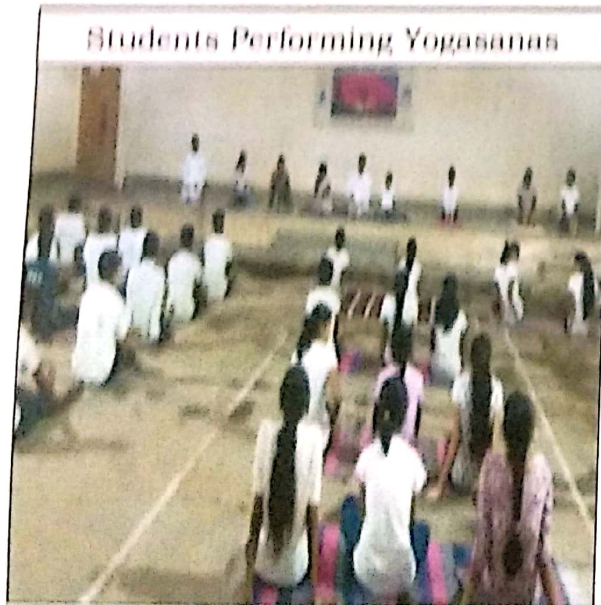

PROJECTOR WITH SCREEN CLASS-1

PROJECTOR WITH SCREEN CLASS-2

CLASS ROOM - 1

CLASS ROOM - 2

Rajesh
SAHYADRI SCIENCE COLLEGE
 (Constituent College of Kuvempu University)
 SHIMOGGA, Karnataka State.

P. Ganesh
PRINCIPAL
 SAHYADRI SCIENCE COLLEGE
 (Constituent College of Ravenu University)
 SHIMOGGA, Karnataka State.

Yashwantrao Chavan Pratishthan Inauguration

Sandhya Program

Ethnic day-1

Ethnic day-2

Sport Staff Room

GYM Room

Principal
Sri M. S. Srinivas
Kannada College of Education
Shivamogga, Karnataka State

College Play Ground